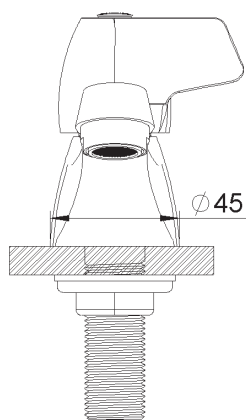

**PRODUCT TECHNICAL SHEET**

Collection : **PILE & FACE**

Ref. : **1002.--.33**

Robinet lave-mains

Fonteinkraan

Washbasin tap

**Picture**

**Product details**

Weight : 0,8 kg

Flow at 3 bar : 7,5 l/min

Internal mechanism : 1/3 turn compression valve

**Technical drawing**

RN01/01/2015.V01