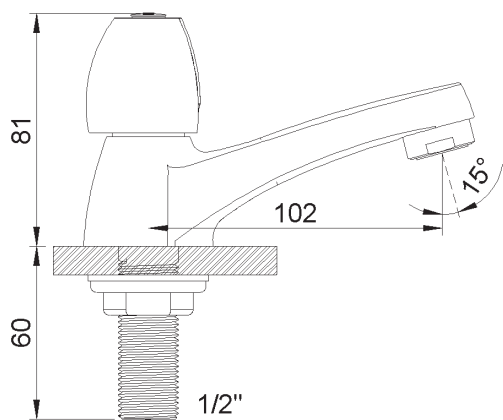

**PRODUCT TECHNICAL SHEET**

Collection : **PILE & FACE**

Ref. : **1002.--.33**

Robinet lave-mains

Fonteinkraan

Washbasin tap

**Picture**

**Product details**

Weight : 0,8 kg

Flow at 3 bar : 7,5 l/min

Internal mechanism : 1/3 turn compression valve

**Technical drawing**

RN01/01/2015.V01