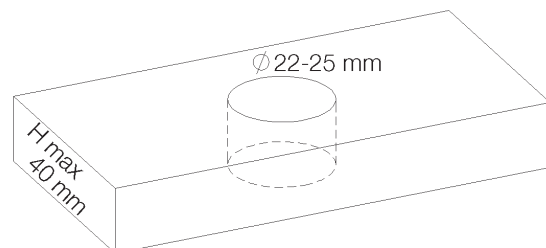

**PRODUCT TECHNICAL SHEET**

Collection : **PILE & FACE**

Ref. : **1002.--.33**

Robinet lave-mains

Fonteinkraan

Washbasin tap

**Picture**

**Product details**

Weight : 0,8 kg

Flow at 3 bar : 7,5 l/min

Internal mechanism : 1/3 turn compression valve

**Technical drawing**

RN01/01/2015.V01